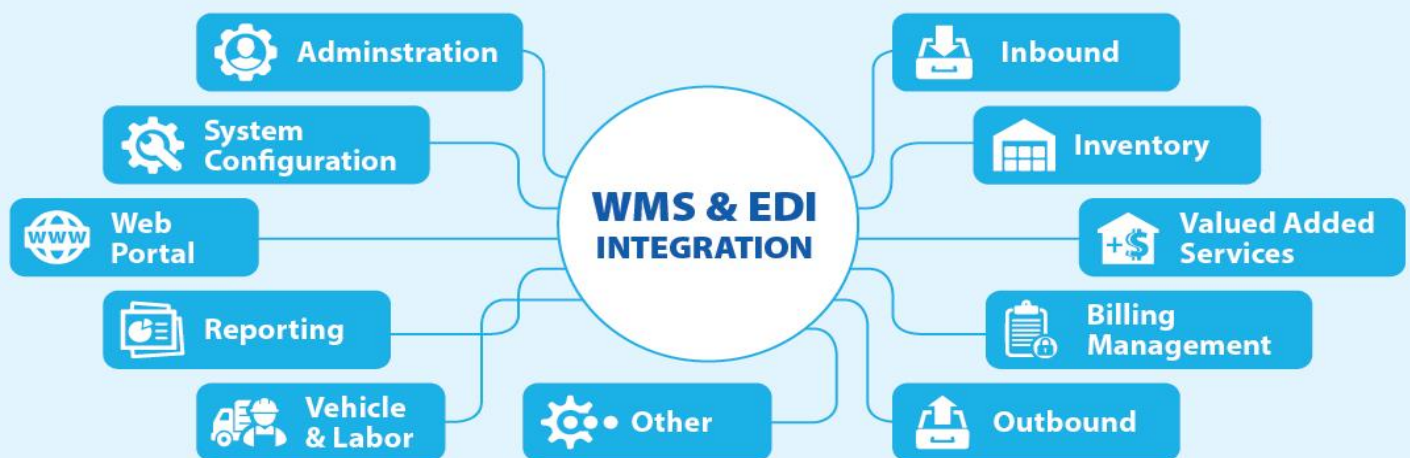

WAREHOUSE MANAGEMENT SOLUTION

When competing globally, it is critical to operate at international standard, providing fast and accurate services, to reduce costs, increase competitive advantages in order to maximize profitability for every transaction, no matter how big or small. The warehouse is a crucial part of that operation, the heart of the enterprise you may say, when it comes to global supply chain management.

The warehouse management system supports multi-location management, through integrative solutions such as order management, auto-refilling of inventory, auto generate purchase order to suppliers, and automates receiving against inbound orders.

SOME WMS SOLUTIONS HAVE BEEN SUPPLIED TO VIETNAM MARKET

1. WMSVN (Warehouse Management System Vietnam)

- WMSVN is a complete solution for managing Warehouse (especially CFS Warehouse), Inventory, and EDI Integration.
- WMSVN is designed dedicated for warehouses of Vietnam (especially ports).
- WMSVN consists of a desktop application, a web portal, and a PDA application.

2. DiReplenish: EDI replenish solution: Scan-based trading (SBT) and vendor managed inventory (VMI) have never been easier.

3. DiOMS: Inventory Control and Order Management for Your Global Supply Chain.